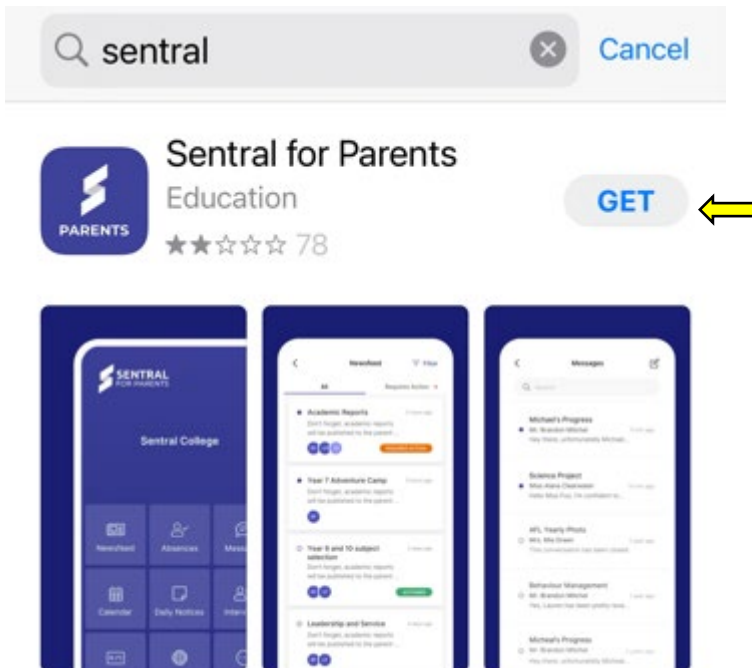

Sentral App Instructions

Visit app store and search **Sentral**

Click **sentral for parents**

Click on **Get** to install the app

Welcome to Sentral for Parents

Please enter the name of the
school below

Search school name