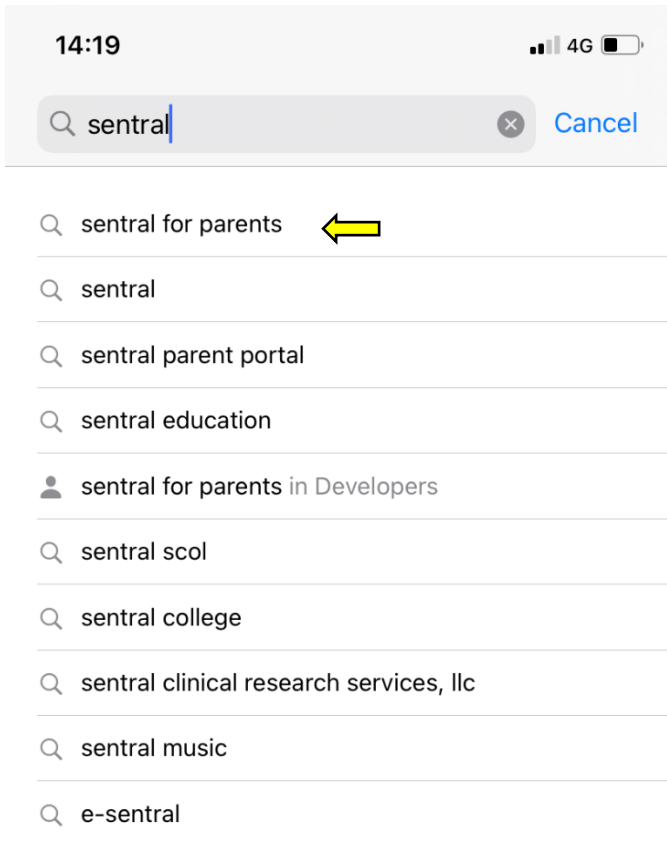

Sentral App Instructions

Visit app store and search **Sentral**

Click **sentral for parents**

Click on **Get** to install the app

Welcome to Sentral for Parents

Please enter the name of the
school below

Search school name