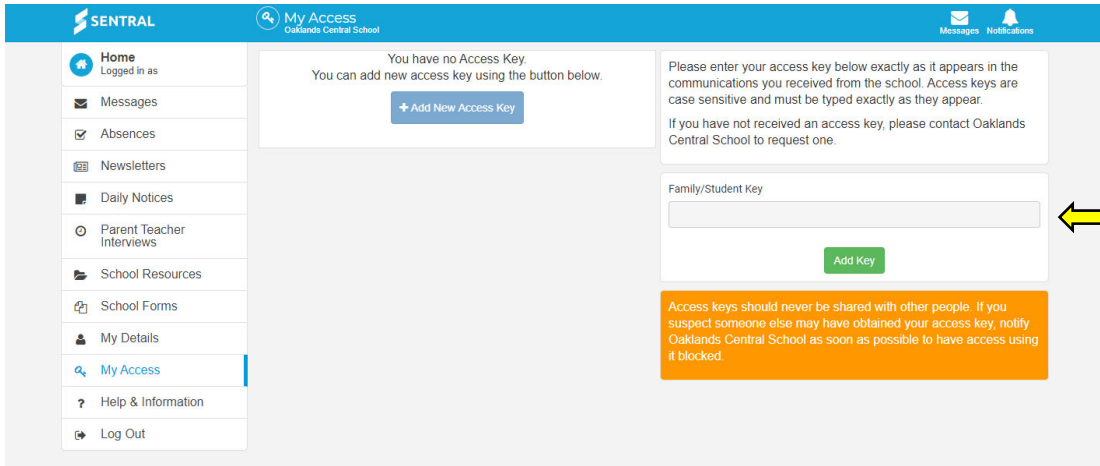

This link will expire in 24 hours. If you did not initiate this request, please ignore this email.

Regards,

Sentral

Click the blue **Verify** button

After you've verified your email, return to this page and click on the blue **Return to the login screen** link

Enter your **Username** and **Password**

You will be prompted to create a new password then click **Save**

*** We have been experiencing an error at this stage. If you click on the **Return to login** link, you should be taken to the home page. If not, log in again and you should be granted access.

Click the **My Access** link

Click the **Add New Access Key**

Enter your **Access Key**

You are now logged in. Click on Home to navigate through the site.