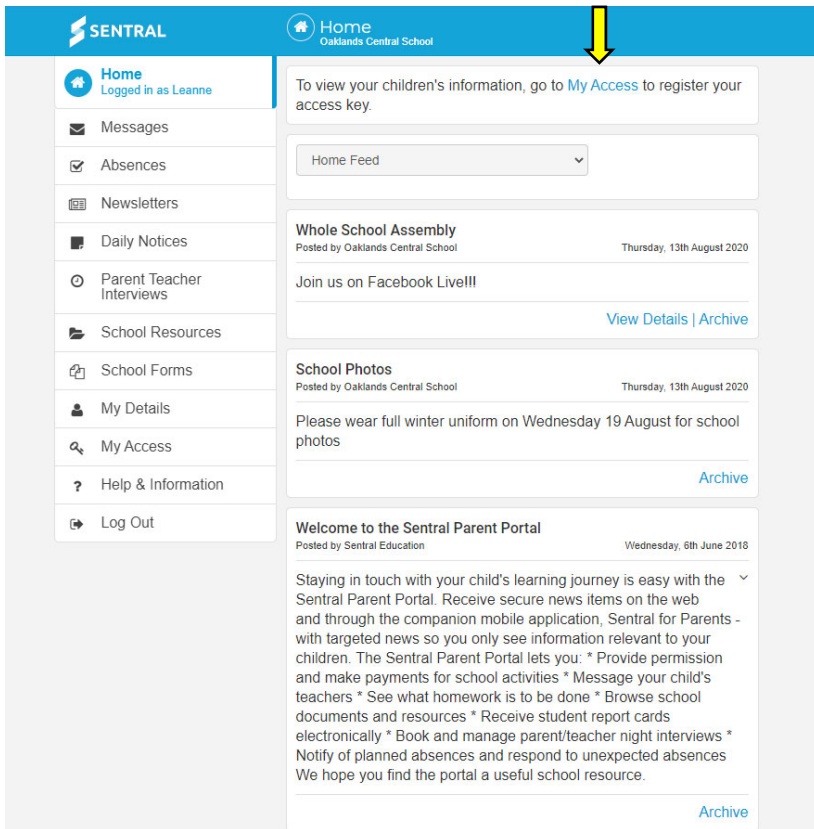

Click the **My Access** link