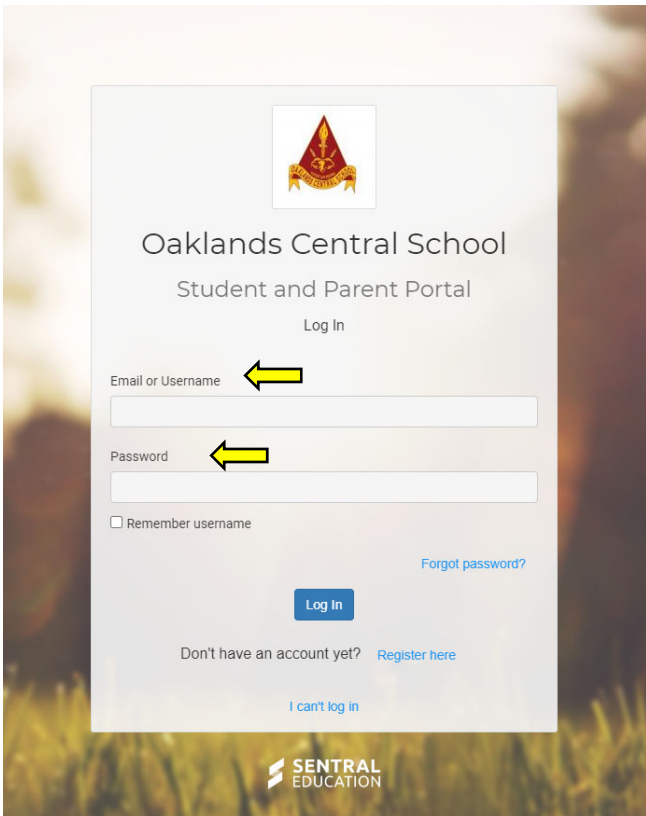

You will be prompted to check your email and verify

Please verify your email address

Hello

Welcome to Sentral for Parents!

To complete your registration, please verify your email address by clicking the button below.

This link will expire in 24 hours. If you did not initiate this request, please ignore this email.

Regards,

Sentral

Click the blue **Verify** button

After you've verified your email, return to this page and click on the blue **Return to the login screen** link

Enter your **Username** and **Password**

You will be prompted to create a new password then click **Save**

*** We have been experiencing an error at this stage. If you click on the **Return to login** link, you should be taken to the home page. If not, log in again and you should be granted access.