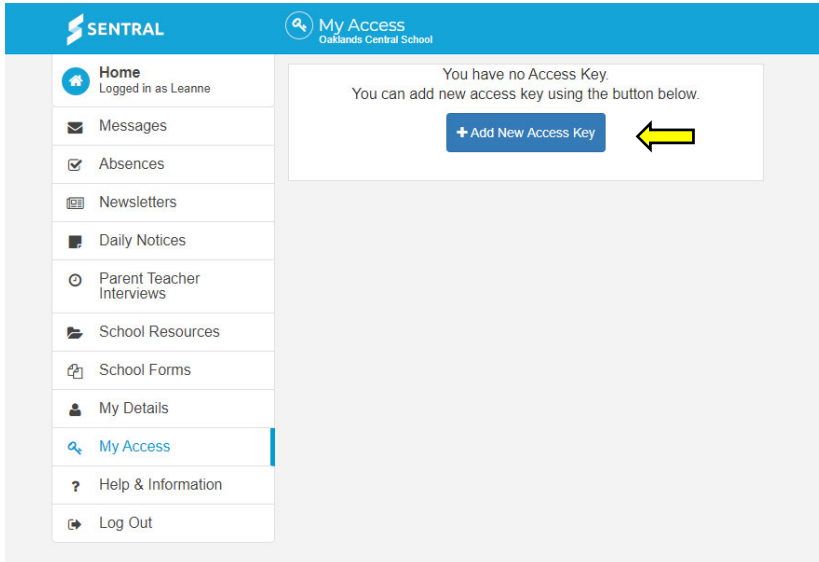

This link will expire in 24 hours. If you did not initiate this request, please ignore this email.

Regards,

Sentral

Click the blue **Verify** button

After you've verified your email, return to this page and click on the blue **Return to the login screen** link

Enter your **Username** and **Password**

You will be prompted to create a new password then click **Save**

*** We have been experiencing an error at this stage. If you click on the **Return to login** link, you should be taken to the home page. If not, log in again and you should be granted access.

Click the **My Access** link

Click the **Add New Access Key**

Enter your **Access Key**

You are now logged in. Click on Home to navigate through the site.