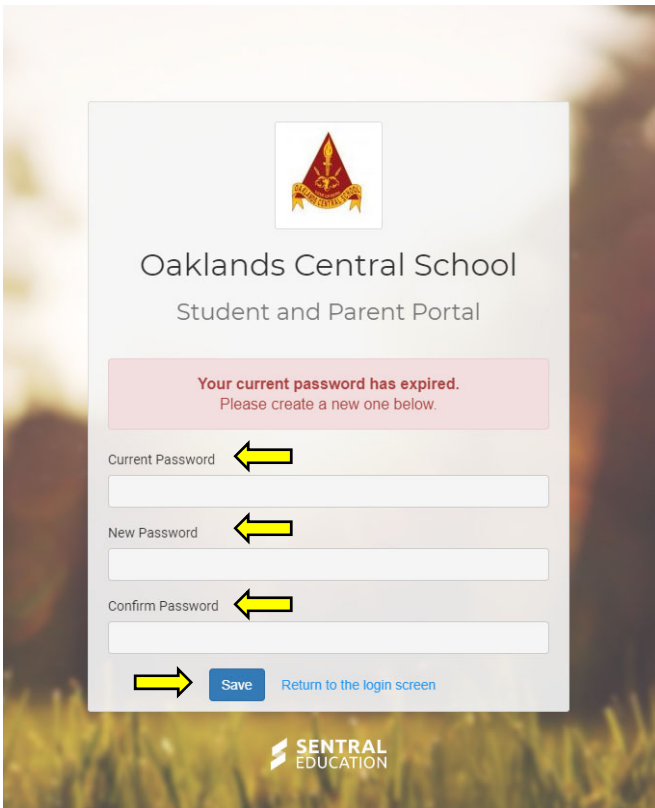

You will be prompted to create a new password then click **Save**

*** We have been experiencing an error at this stage. If you click on the **Return to login** link, you should be taken to the home page. If not, log in again and you should be granted access.