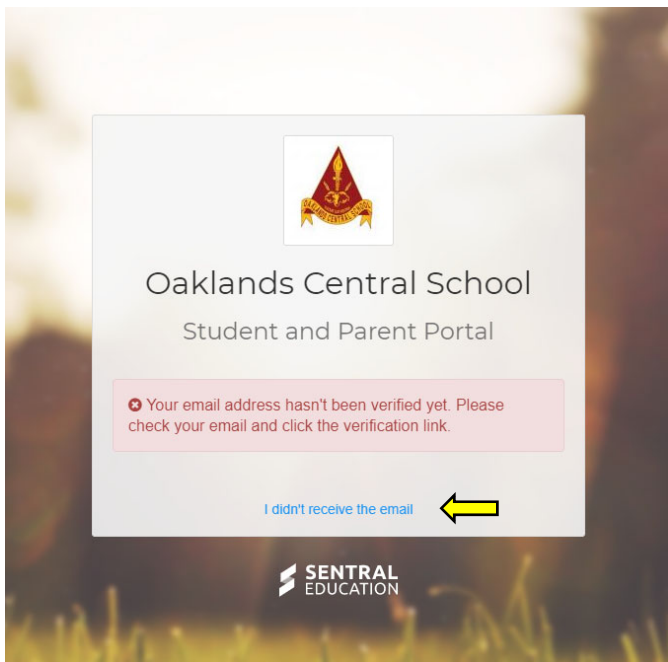

Sentral PC Instructions

Open your web browser and enter ocs.sentral.com.au

Click on the blue [Student Portal & Parent Portal Version 2](#)

Enter your Username and Password then click [Log In](#)

↑ these have been provided to you by OCS