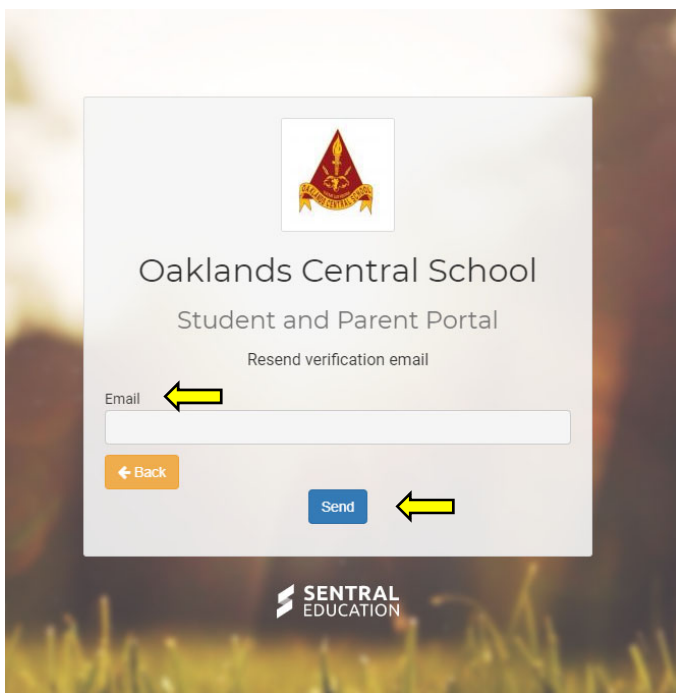

Enter your **email address** then click **Send**