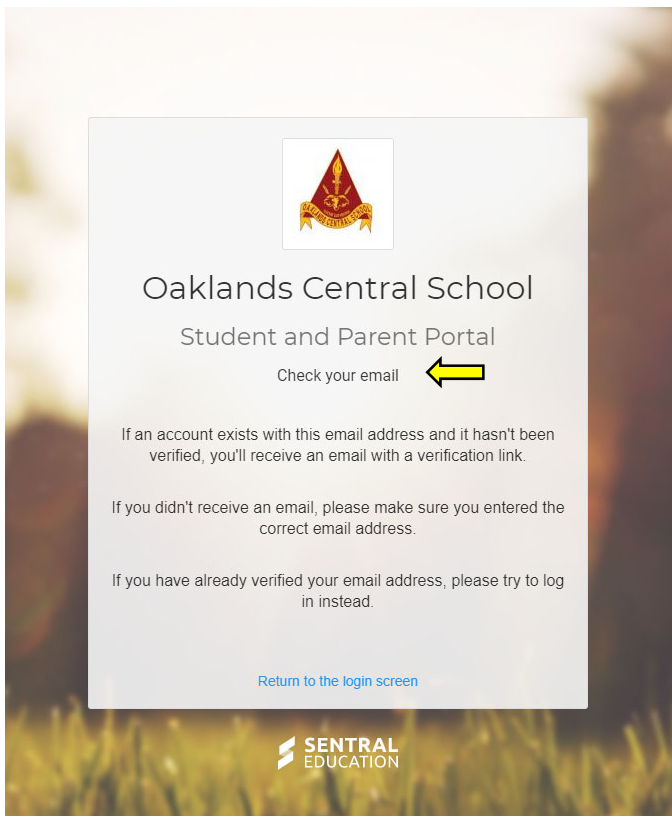

You will be prompted to check your email and verify

Please verify your email address

Hello

Welcome to Sentral for Parents!

To complete your registration, please verify your email address by clicking the button below.

This link will expire in 24 hours. If you did not initiate this request, please ignore this email.

Regards,

Sentral

Click the blue **Verify** button