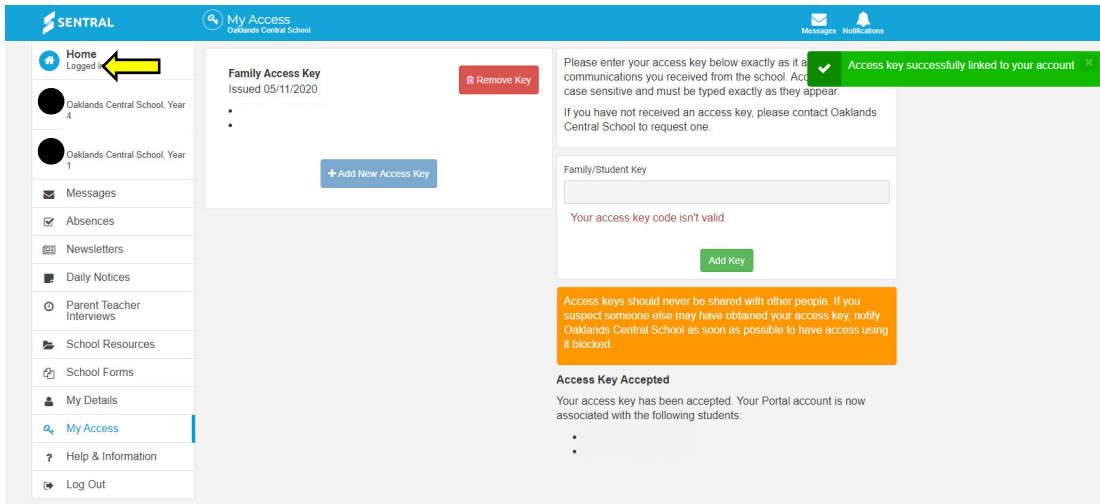

This link will expire in 24 hours. If you did not initiate this request, please ignore this email.

Regards,

Sentral

Click the blue **Verify** button

After you've verified your email, return to this page and click on the blue **Return to the login screen** link

Enter your **Username** and **Password**

You will be prompted to create a new password then click **Save**

*** We have been experiencing an error at this stage. If you click on the **Return to login** link, you should be taken to the home page. If not, log in again and you should be granted access.

Click the **My Access** link

Click the **Add New Access Key**

Enter your **Access Key**

You are now logged in. Click on Home to navigate through the site.