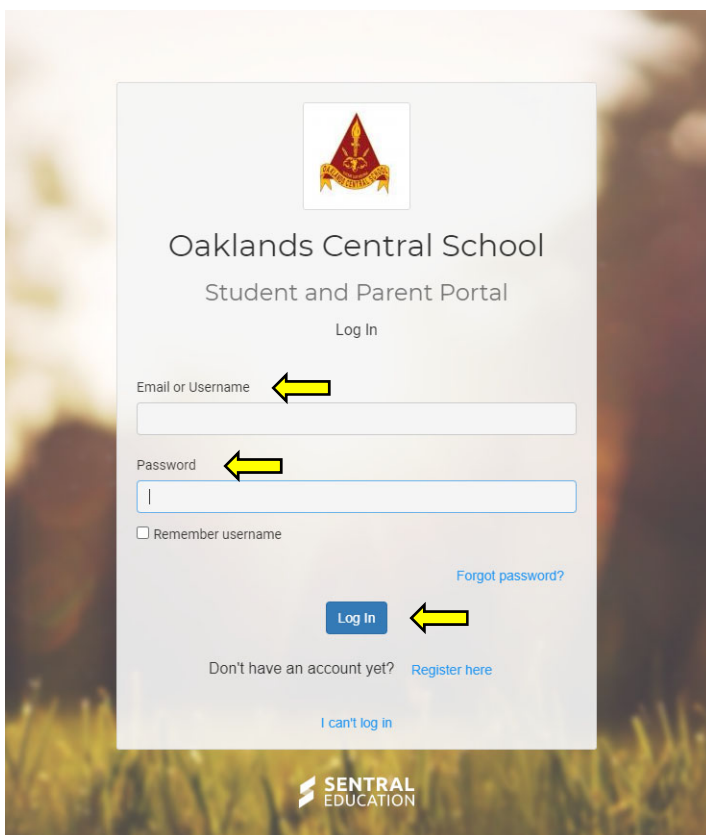

Sentral PC Instructions

Open your web browser and enter ocs.sentral.com.au

Click on the blue [Student Portal & Parent Portal Version 2](#)

Enter your Username and Password then click [Log In](#)

↑ these have been provided to you by OCS

You will be prompted to verify your email account.

We recommend clicking the blue writing **I didn't receive an email** link and this will ensure you receive one.

Enter your **email address** then click **Send**