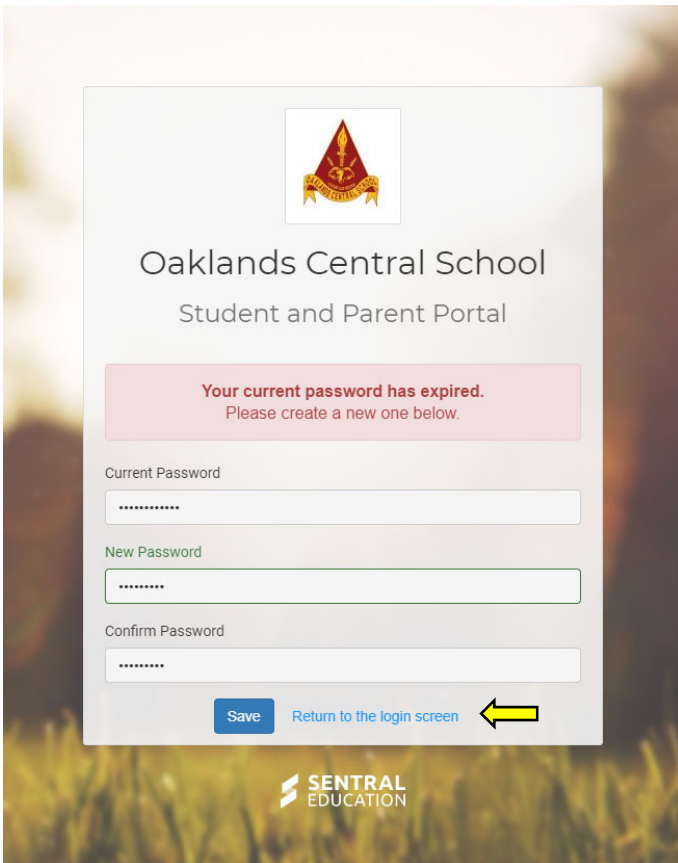

You will be prompted to create a new password then click **Save**

*** We have been experiencing an error at this stage. If you click on the **Return to login** link, you should be taken to the home page. If not, log in again and you should be granted access.